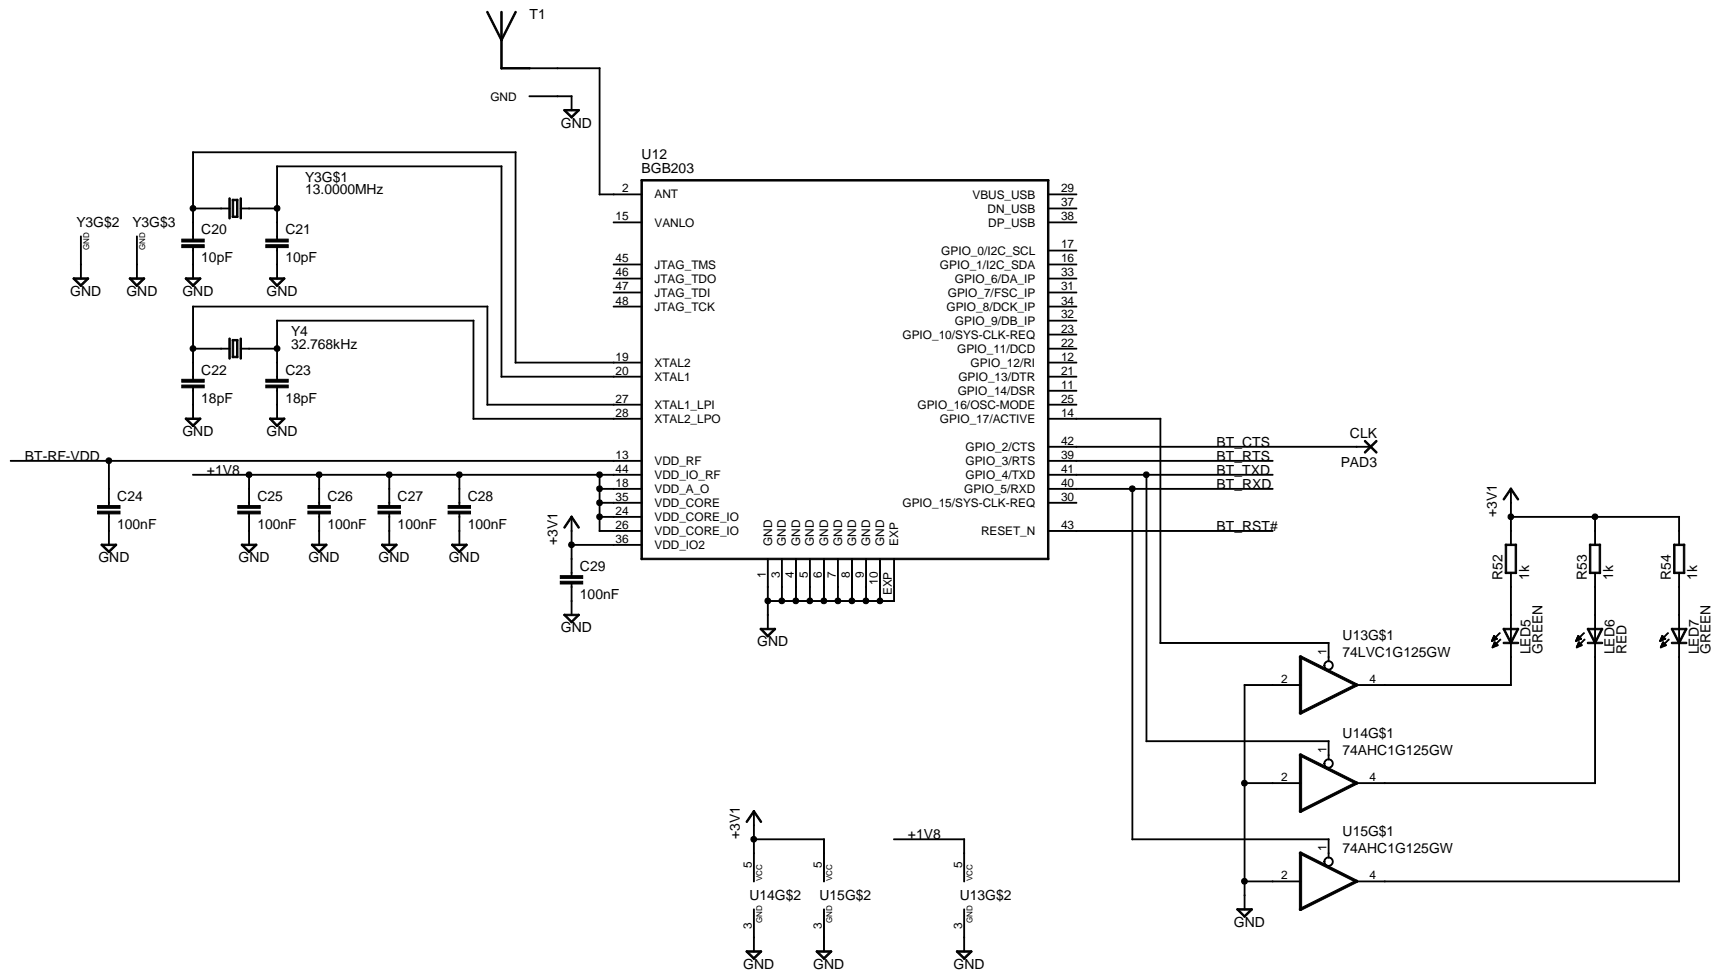

Not mounted

TITLE: LPC2104 Summer Promotion v1.0	
Document Number:	REV:
Date: 2006-07-21 10:21:32	Sheet: 3/4

TITLE: LPC2104 Summer Promotion v1.0

Document Number: REV:

Date: 2006-07-21 10:21:32 Sheet: 4/4