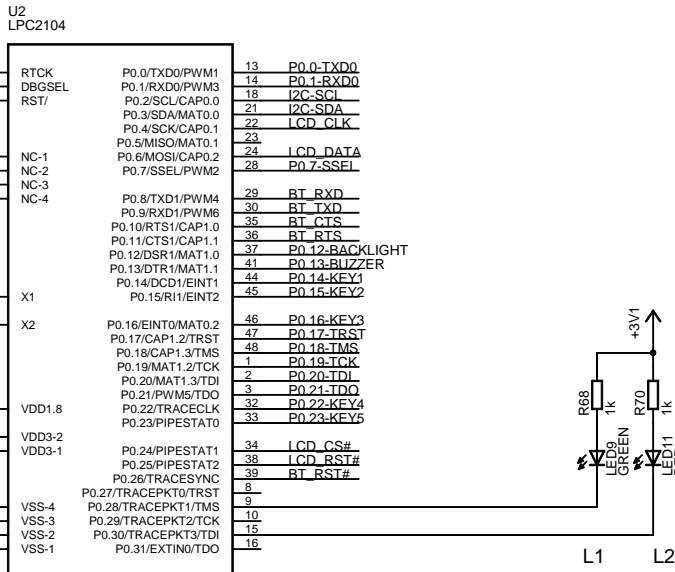

Not mounted

TITLE: LPC2104 Summer Promotion v1.0	
Document Number:	REV:
Date: 2006-07-21 10:21:32	Sheet: 3/4

TITLE: LPC2104 Summer Promotion v1.0

Document Number: REV:

Date: 2006-07-21 10:21:32 Sheet: 4/4