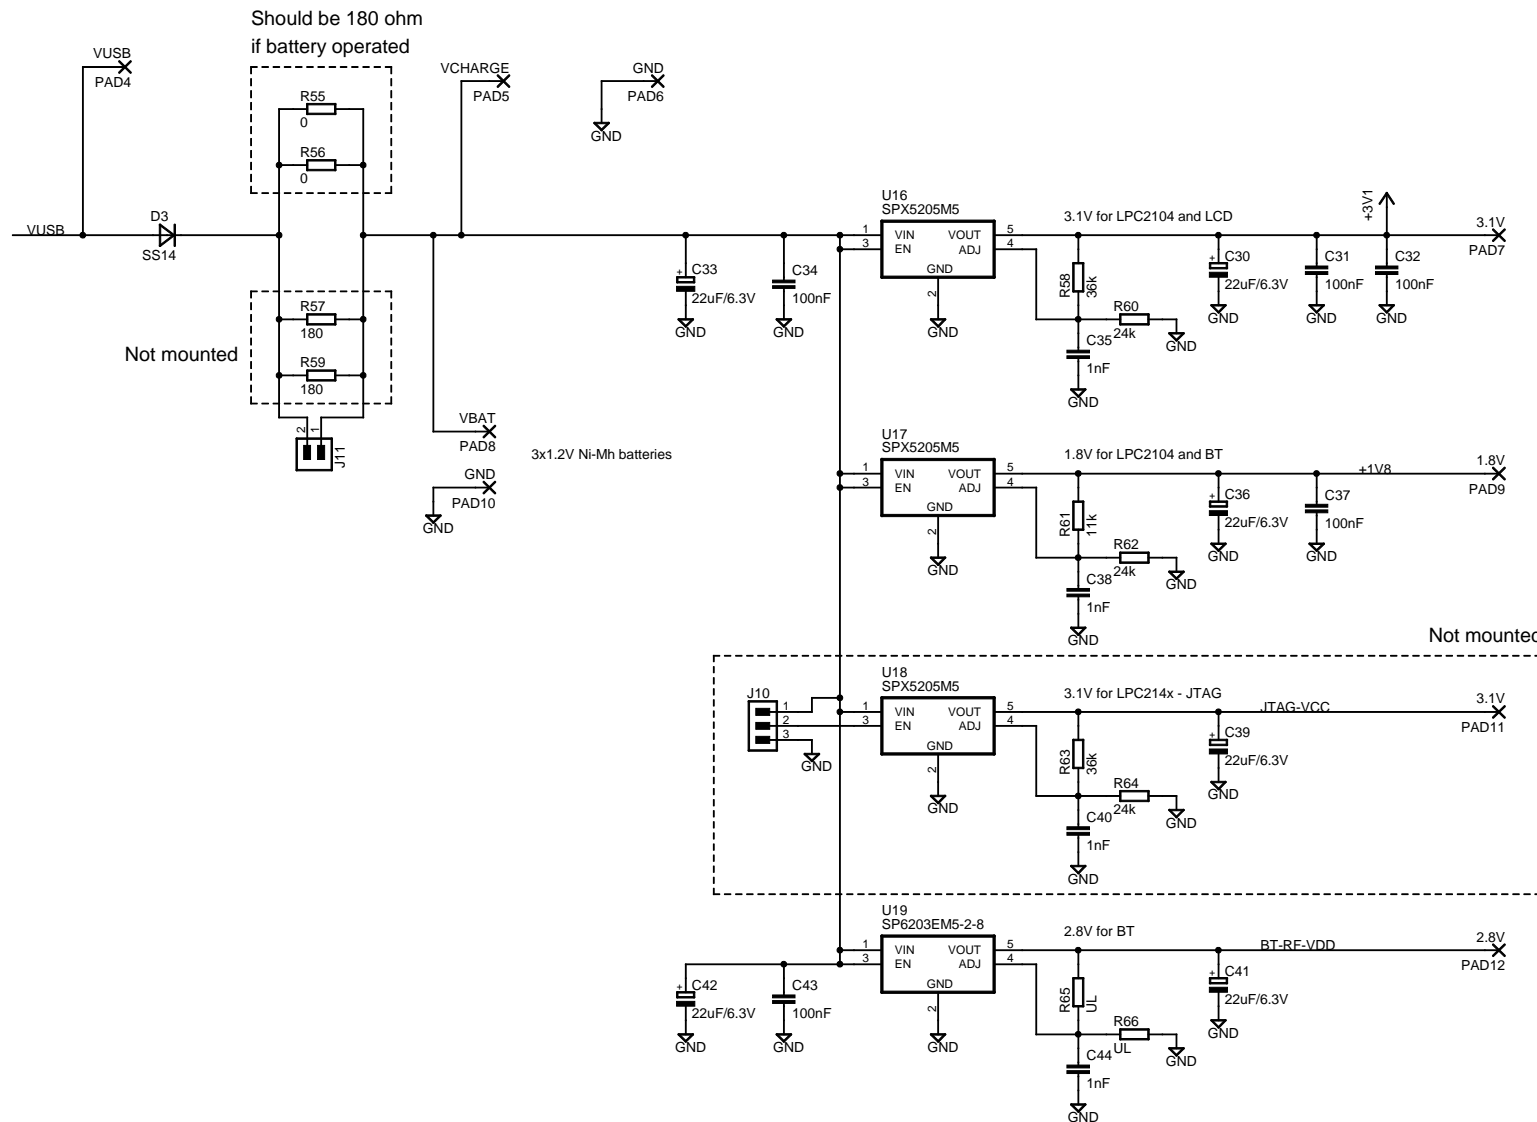

Not mounted

TITLE: LPC2104 Summer Promotion v1.0	
Document Number:	REV:
Date: 2006-07-21 10:21:32	Sheet: 3/4

TITLE: LPC2104 Summer Promotion v1.0

Document Number: REV:

Date: 2006-07-21 10:21:32 Sheet: 4/4