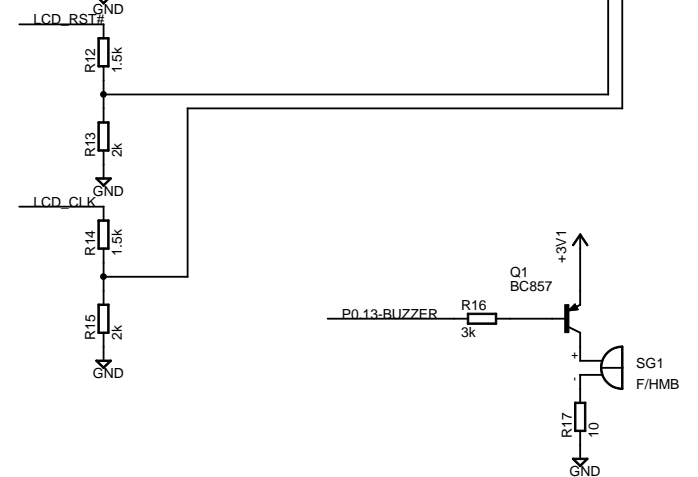

Not mounted

TITLE: LPC2104 Summer Promotion v1.0	
Document Number:	REV:
Date: 2006-07-21 10:21:32	Sheet: 3/4

TITLE: LPC2104 Summer Promotion v1.0

Document Number: REV:

Date: 2006-07-21 10:21:32 Sheet: 4/4